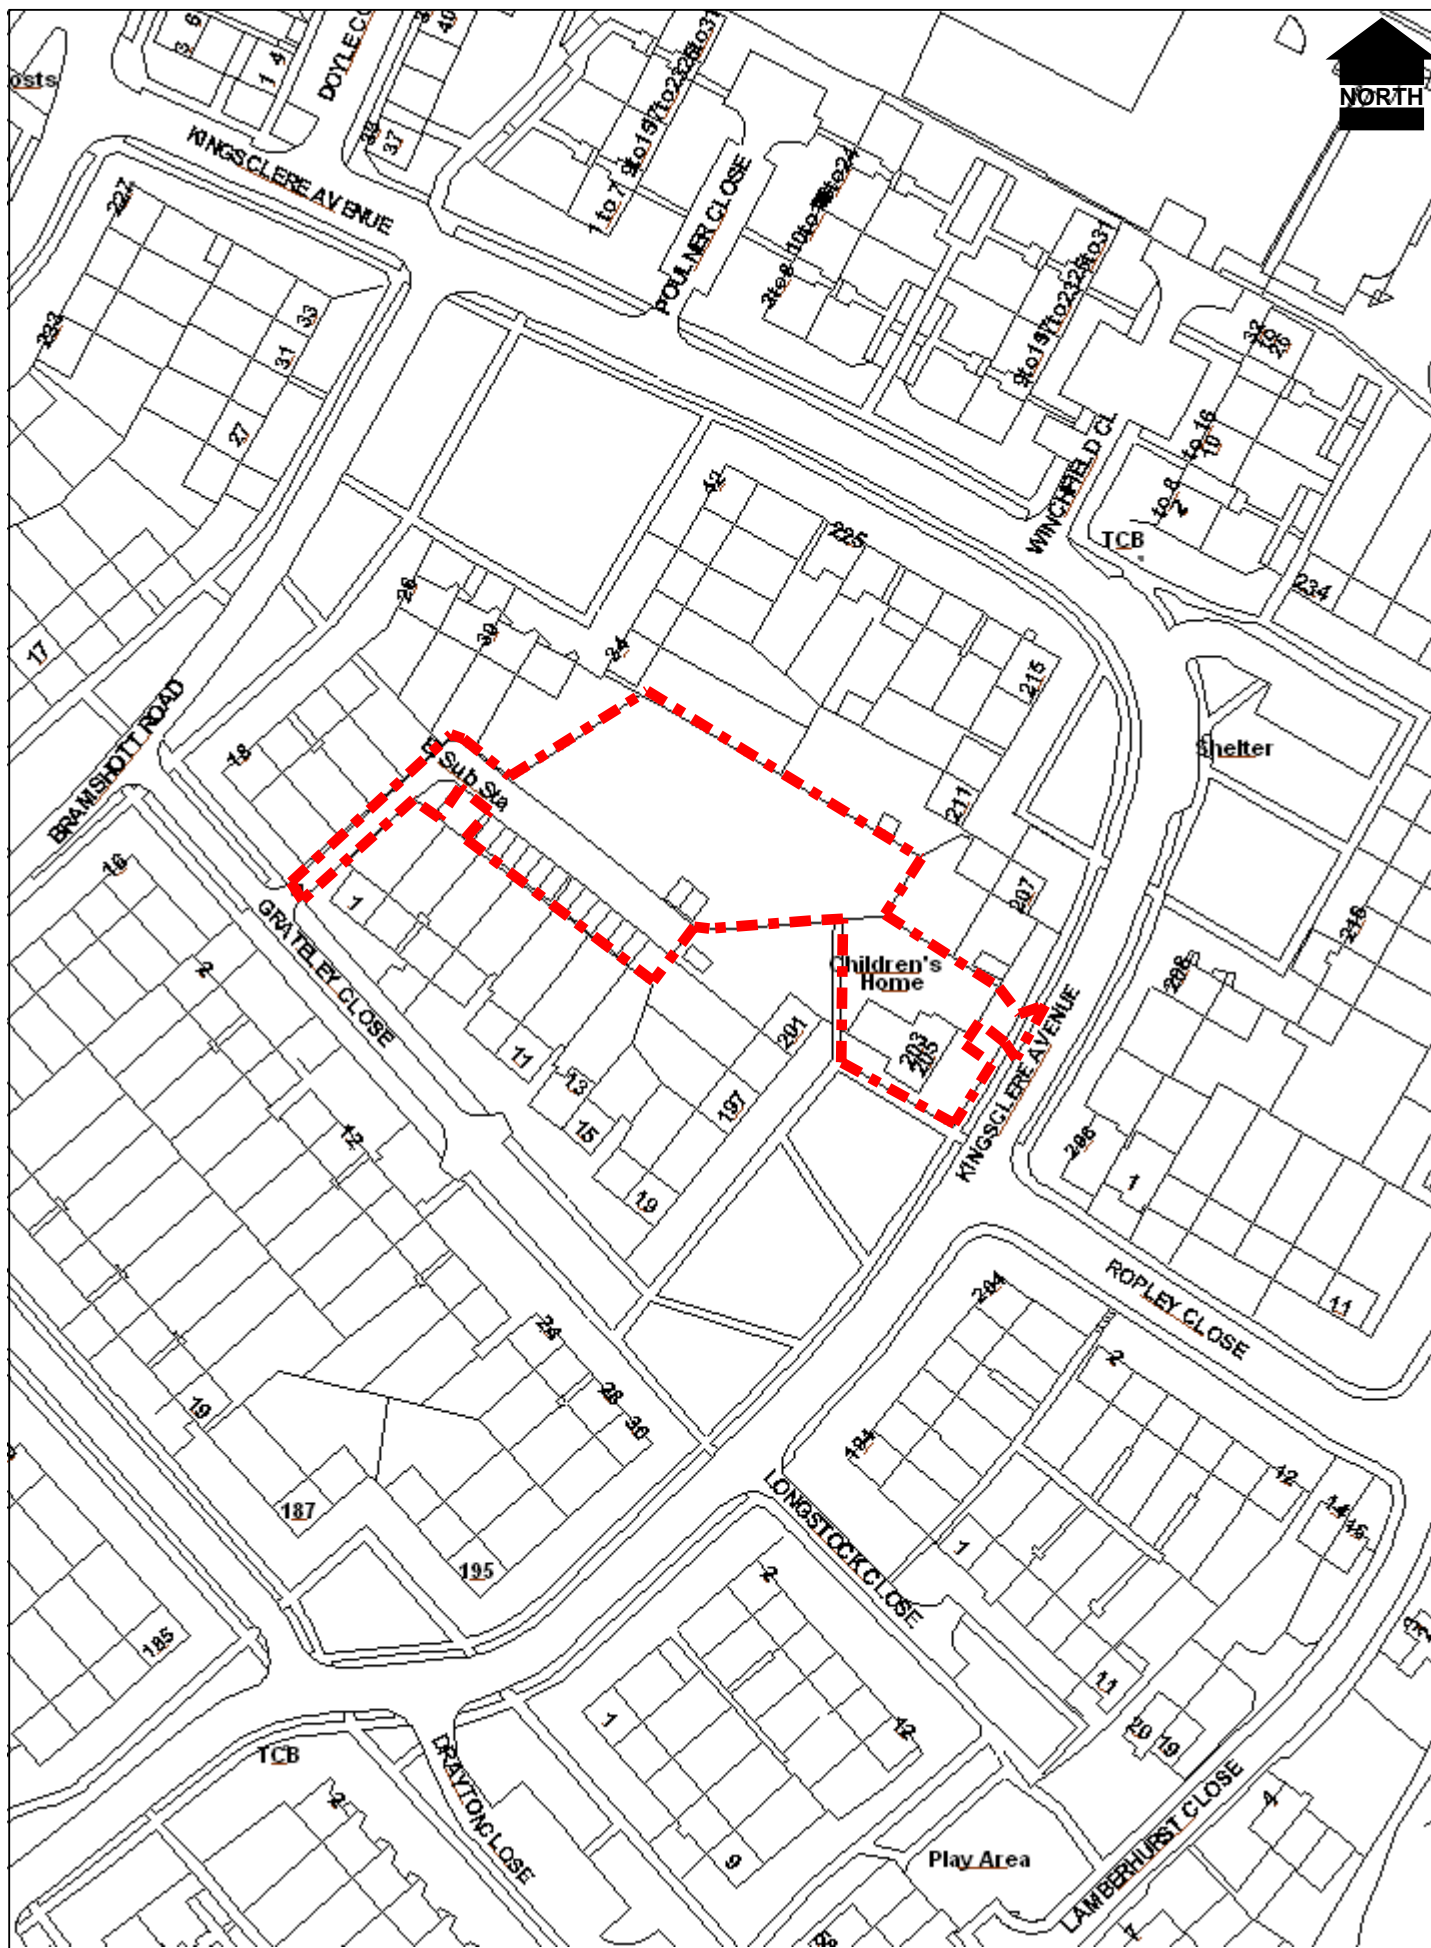

# GARAGE SITE - GRATELEY CLOSE

Scale : 1:1250

Date :01 February 2011

© Crown copyright. All rights reserved. Southampton City Council 100019679 2004.